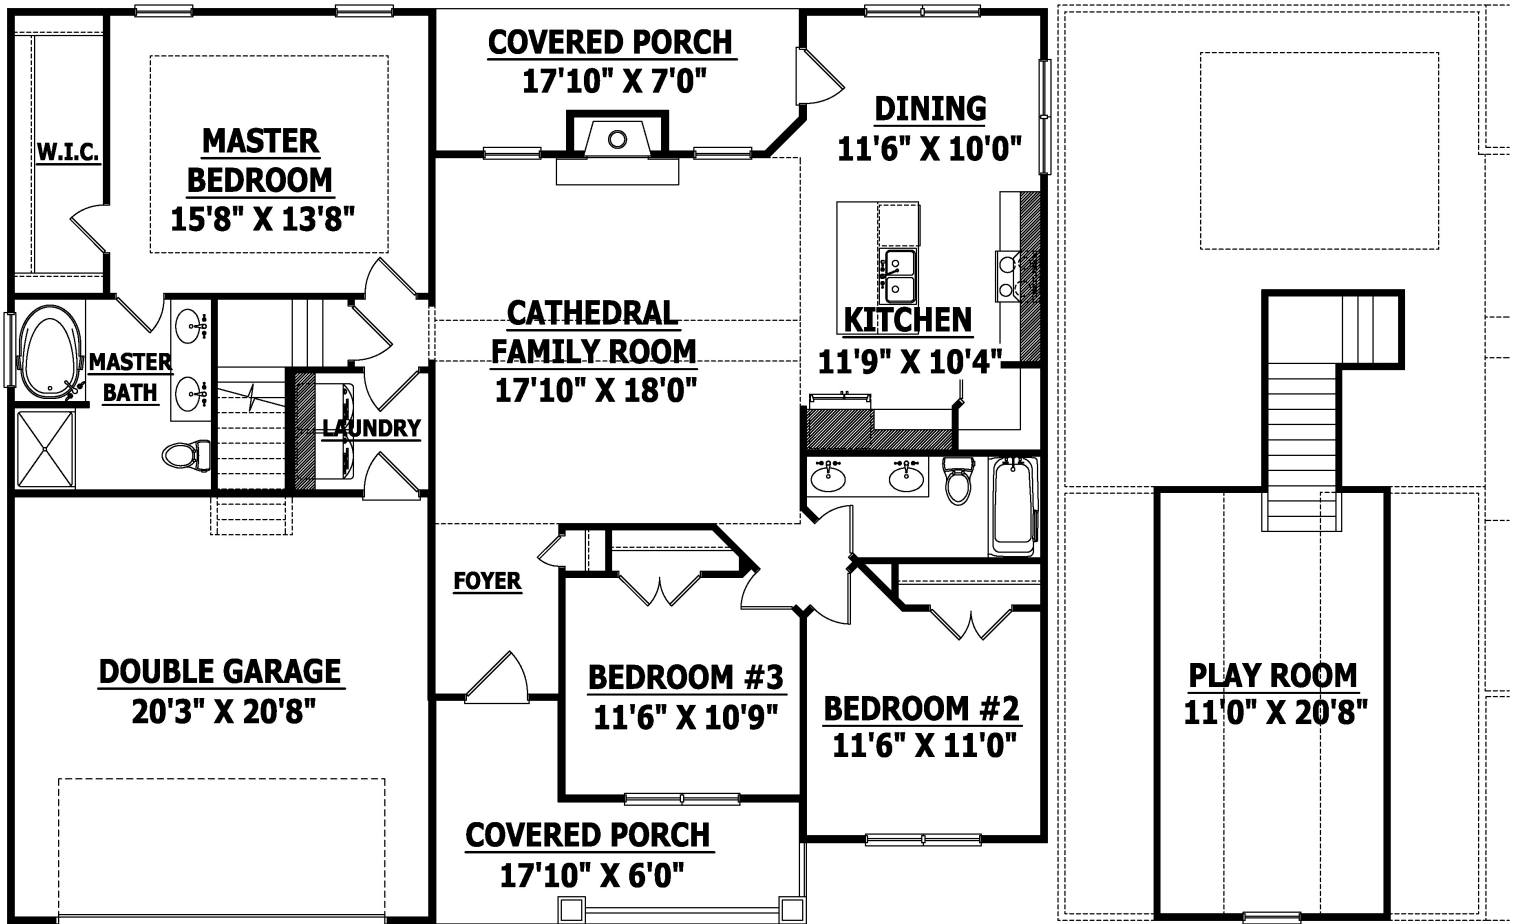

Width 51 Depth 45  
**SQUARE FOOTAGE**

<b>HEATED</b>	
FIRST FLOOR	1547 SQ.FT.
PLAYROOM	240 SQ.FT.
<b>TOTAL</b>	<b>1787 SQ.FT.</b>
<b>UNHEATED</b>	
FRONT PORCH	138 SQ.FT.
GARAGE	438 SQ.FT.
REAR PORCH	114 SQ.FT.
<b>TOTAL</b>	<b>690 SQ.FT.</b>

**FRONT ELEVATION**

**FIRST FLOOR**

**SECOND FLOOR**