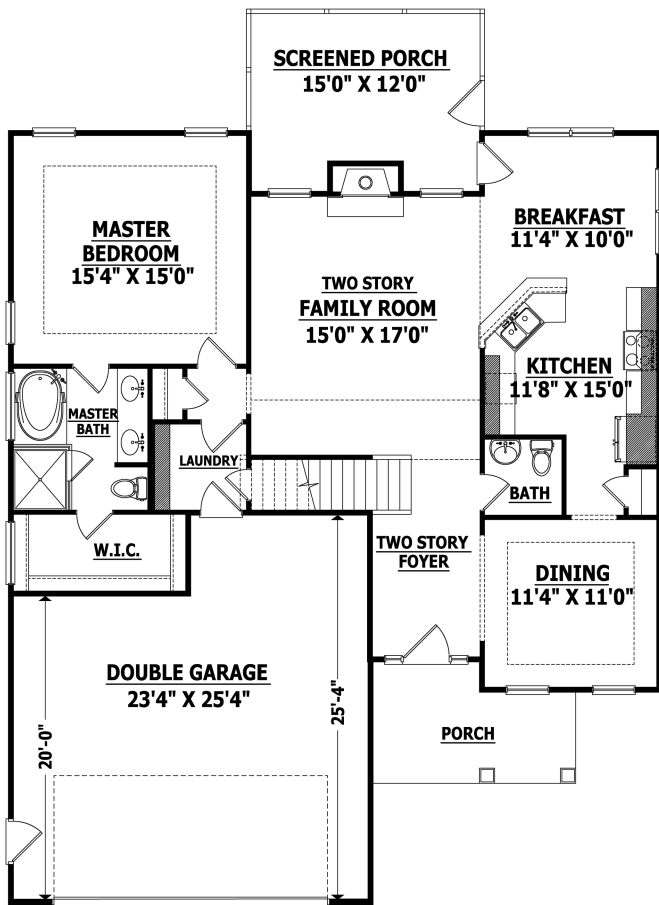

Salemburg

171004B

FRONT ELEVATION

Width 43 Depth 59
SQUARE FOOTAGE

HEATED

FIRST FLOOR	1304 SQ.FT.
SECOND FLOOR	533 SQ.FT.
PLAYROOM	330 SQ.FT.
TOTAL	2167 SQ.FT.

UNHEATED

FRONT PORCH	94 SQ.FT.
GARAGE	549 SQ.FT.
SCREENED PORC	175 SQ.FT.
TOTAL	818 SQ.FT.

FIRST FLOOR

SECOND FLOOR