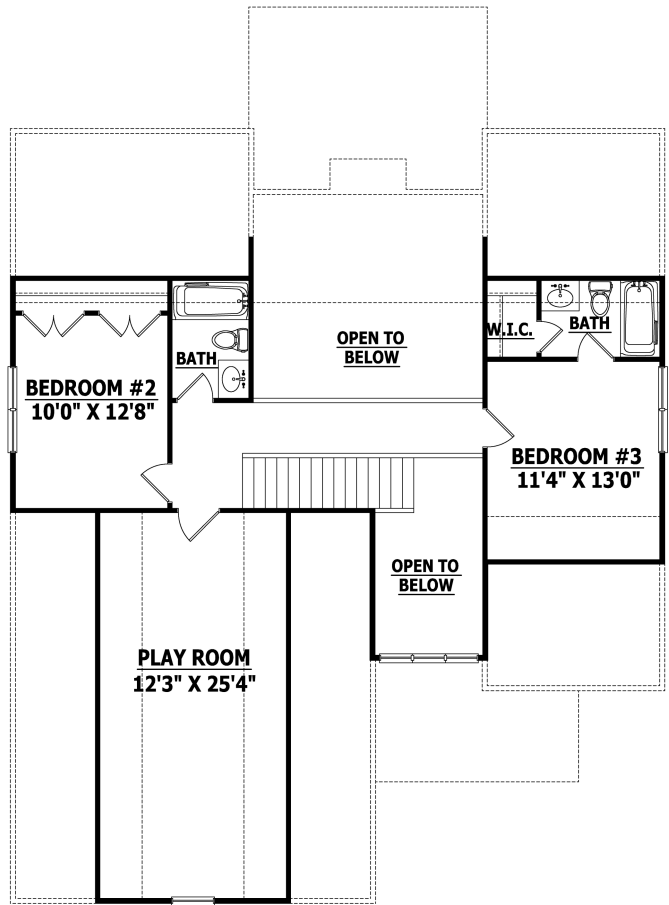

Salemburg

171004B

FRONT ELEVATION

Width 43 Depth 59
SQUARE FOOTAGE

HEATED

FIRST FLOOR	1304 SQ.FT.
SECOND FLOOR	533 SQ.FT.
PLAYROOM	330 SQ.FT.
TOTAL	2167 SQ.FT.

UNHEATED

FRONT PORCH	94 SQ.FT.
GARAGE	549 SQ.FT.
SCREENED PORC	175 SQ.FT.
TOTAL	818 SQ.FT.

FIRST FLOOR

SECOND FLOOR