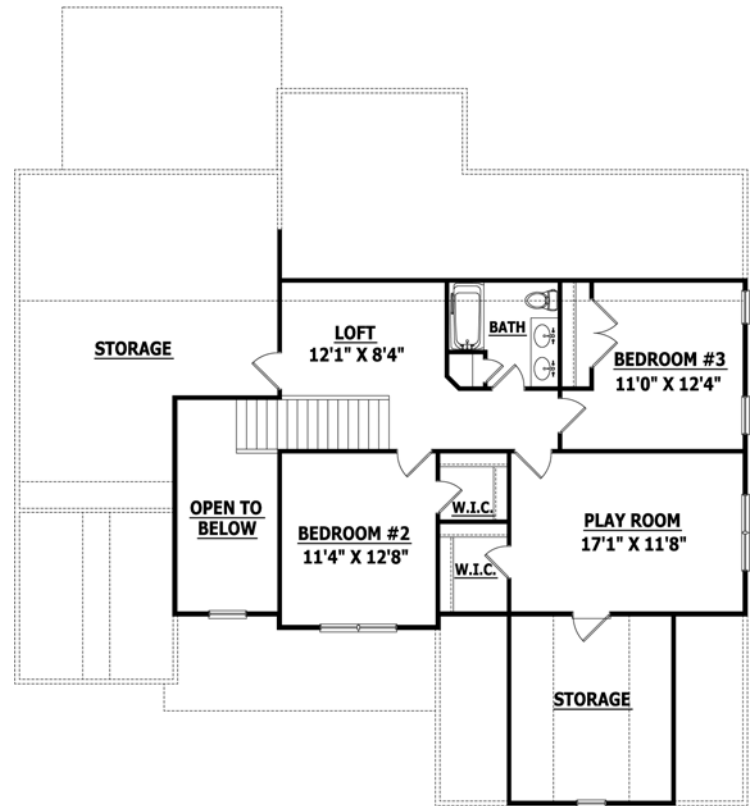

Marshfield

190211B

Width 54 Depth 59
SQUARE FOOTAGE

HEATED

FIRST FLOOR	1772 SQ.FT.
SECOND FLOOR	603 SQ.FT.
PLAYROOM	398 SQ.FT.
TOTAL	2773 SQ.FT.

UNHEATED

GARAGE	488 SQ.FT.
FRONT PORCH	123 SQ.FT.
SCREENED PORC	190 SQ.FT.
GRILLING DECK	110 SQ.FT.
TOTAL	911 SQ.FT.

FRONT ELEVATION

FIRST FLOOR

SECOND FLOOR