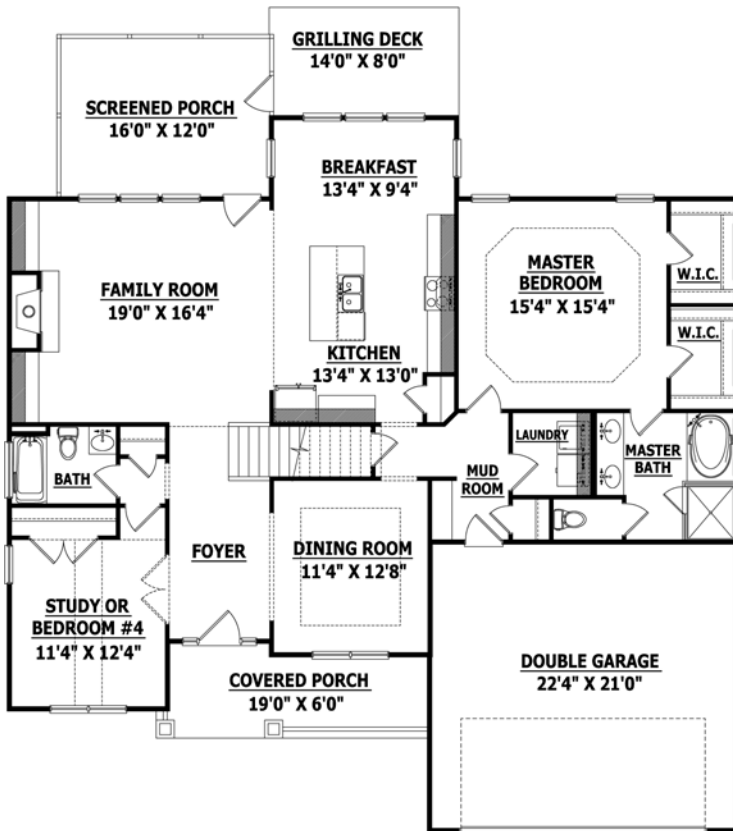

Marshfield

190211B

Width 54 Depth 59
SQUARE FOOTAGE

HEATED

FIRST FLOOR	1772 SQ.FT.
SECOND FLOOR	603 SQ.FT.
PLAYROOM	398 SQ.FT.
TOTAL	2773 SQ.FT.

UNHEATED

GARAGE	488 SQ.FT.
FRONT PORCH	123 SQ.FT.
SCREENED PORC	190 SQ.FT.
GRILLING DECK	110 SQ.FT.
TOTAL	911 SQ.FT.

FRONT ELEVATION

FIRST FLOOR

SECOND FLOOR