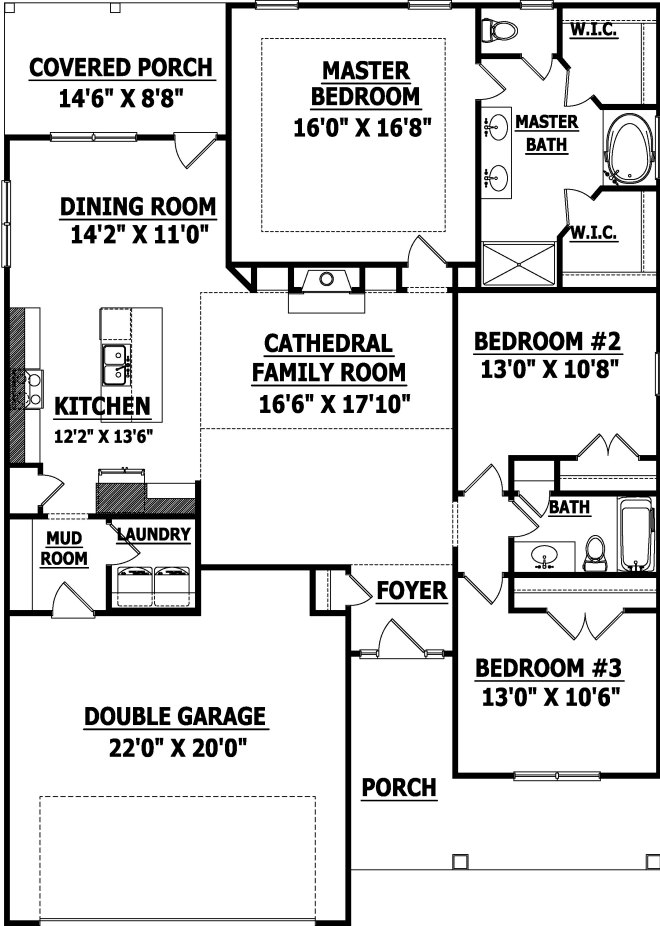

**1744**  
**191225B**

**FRONT ELEVATION**

Width 43 Depth 61  
**SQUARE FOOTAGE**

**HEATED**  
FIRST FLOOR 1744 SQ.FT.  
TOTAL 1744 SQ.FT.

**UNHEATED**  
GARAGE 482 SQ.FT.  
FRONT PORCH 175 SQ.FT.  
COVERED PORCH 126 SQ.FT.  
TOTAL 783 SQ.FT.

**FIRST FLOOR**